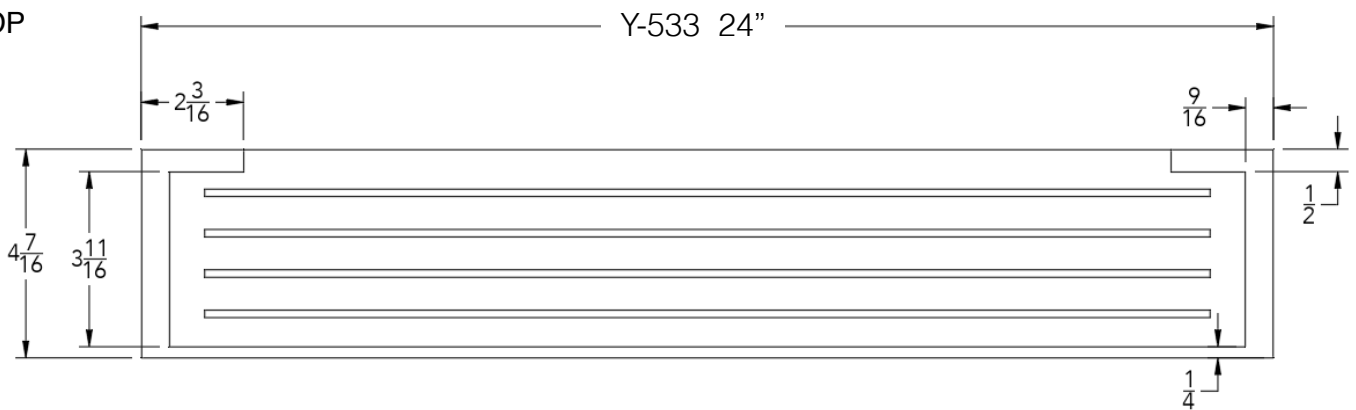

Dimensions in inches

FRONT

TOP

SIDE

NOTE: Dimensions subject to change without notice.