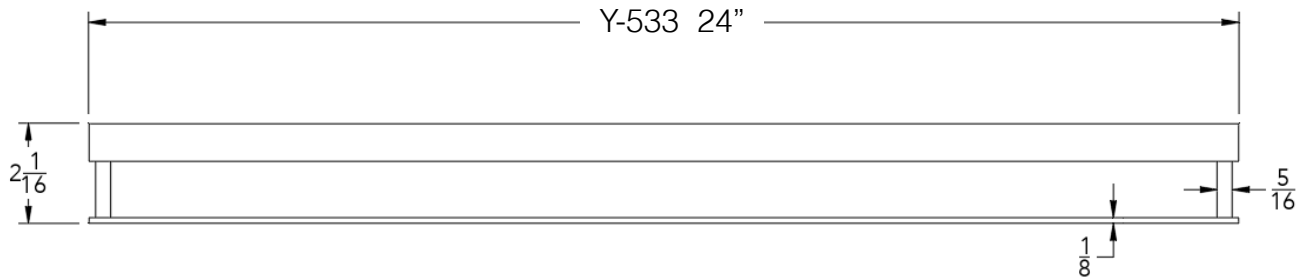

Dimensions in inches

FRONT